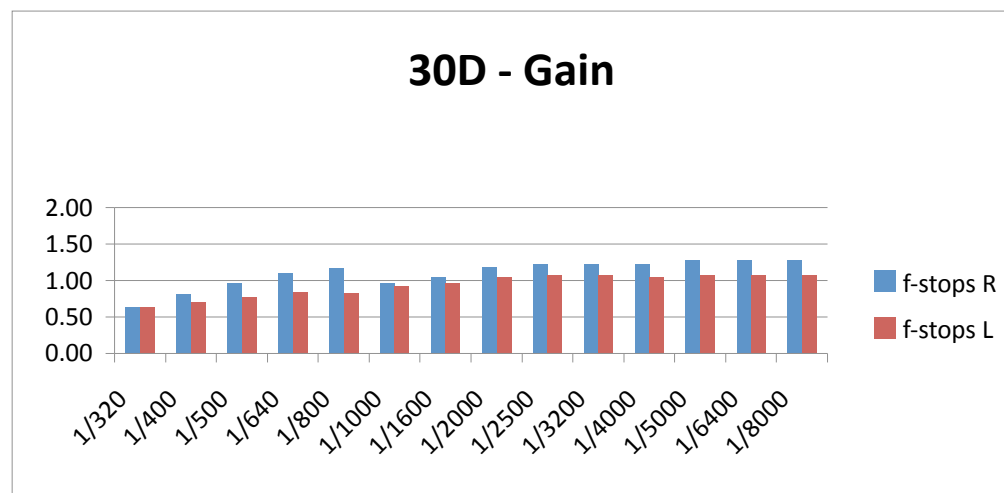

ControlTL HSS Efficiency Gains

Canon 40D & 50D Gain

1D Mk II - Gain

1D Mk III - Gain

ControlTL HSS Efficiency Gains

ControlTL HSS Efficiency Gains