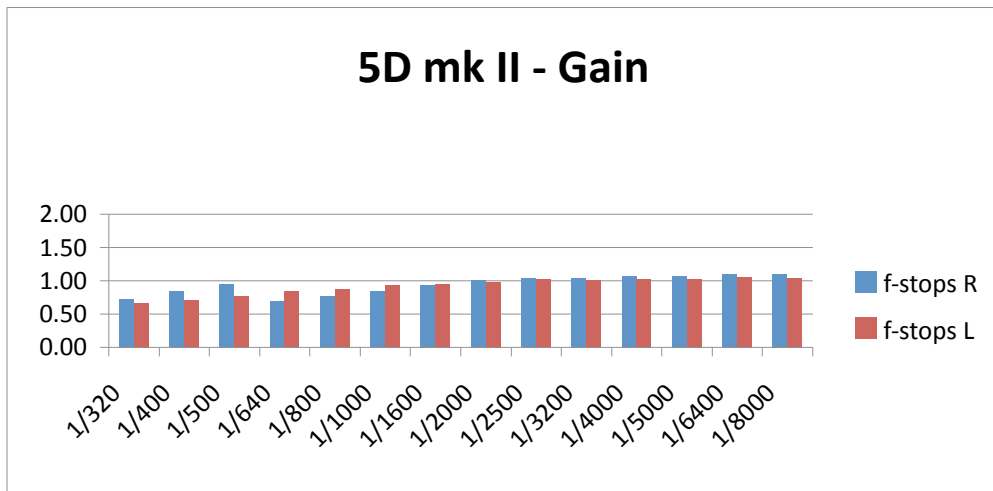

ControlTL HSS Efficiency Gains

Canon 40D & 50D Gain

1D Mk II - Gain

1D Mk III - Gain

ControlTL HSS Efficiency Gains

ControlTL HSS Efficiency Gains