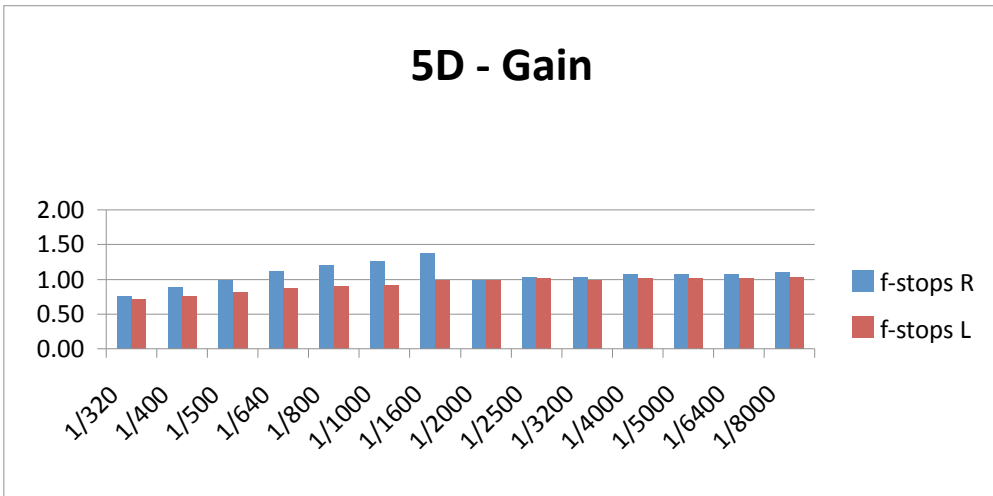

ControlTL HSS Efficiency Gains

Canon 40D & 50D Gain

1D Mk II - Gain

1D Mk III - Gain

ControlTL HSS Efficiency Gains

ControlTL HSS Efficiency Gains